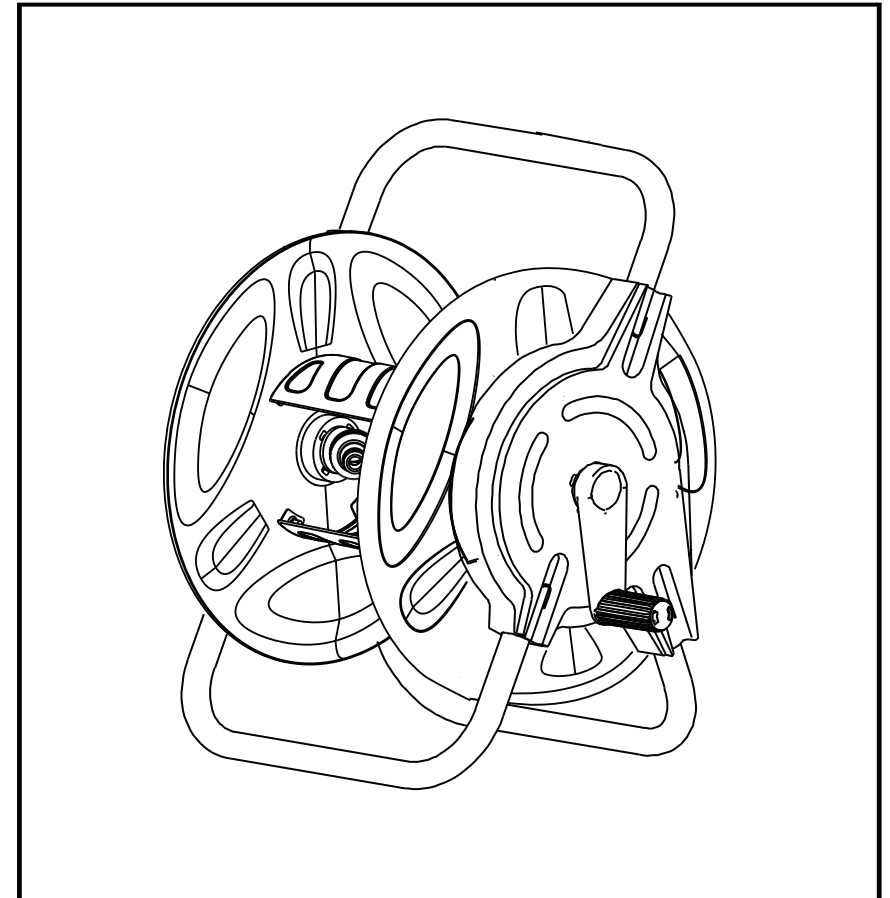

PARTS LIST

PART NO. DESCRIPTION

QUANTITY

1 RIGHT REEL STAND

1

2 LEFT REEL STAND

1

3 METAL STAND--SHORTER ONE

2

4 METAL STAND--LONGER ONE

1

5 REEL

2

6 REEL CROSS BAR

2

7 HANDLE SHAFT HOLDER

2

8 HANDLE SHAFT CLIP

2

9 CRANK HANDLE

1

10 ELBOW HOSE CONNECTOR SET

1

11 FEMALE ADAPTOR

2

12 REEL DRUM SCREW

8

990020

HOSE REEL TROLLEY

ASSEMBLY INSTRUCTIONS

STORES

5/8" HOSE UP TO 120 FEET (16MM HOSE UP TO 35M)

1/2" HOSE UP TO 150 FEET (13MM HOSE UP TO 45M)