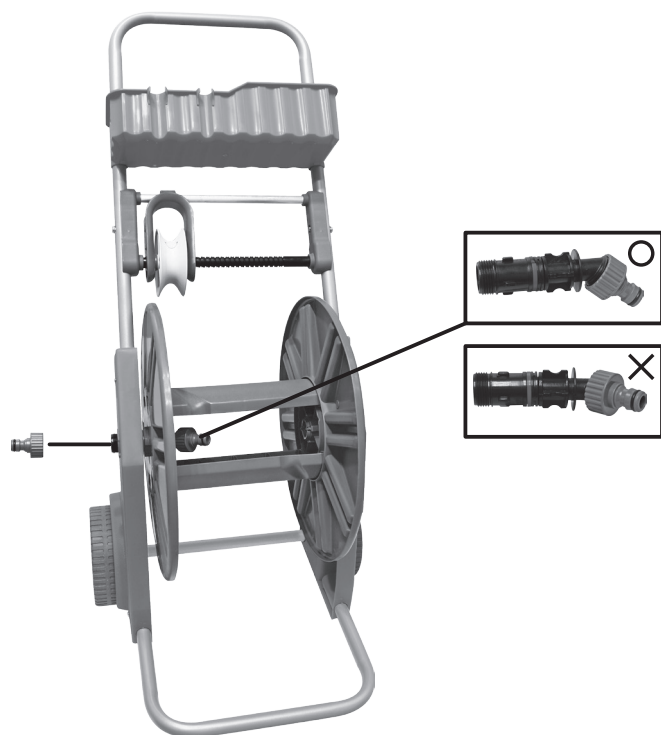

PARTS LIST

Right reel stand		X1	U-shaped metal handle		X1
Left reel stand		X1	U-shaped metal tube		X1
Reel		X2	Metal wheel cross bar		X1
Hose guide		X1	Reel cross bar		X2
Wheel		X2	Storage shelf		X1
Wheel cover		X2	Crank handle		X1
			Female adaptor		X2
			Elbow		X1
			Screw-hose guide		X2
			Screw-reel stand		X4

990051

ASSEMBLY INSTRUCTIONS

AQUACRAFT	AquaCraft Industry Co., Ltd. www.aquacraft-garden.com
990051	
Made in Taiwan	4 713273 502862
	

STEP 1

STEP 2

STEP 3

STEP 4

STEP 5