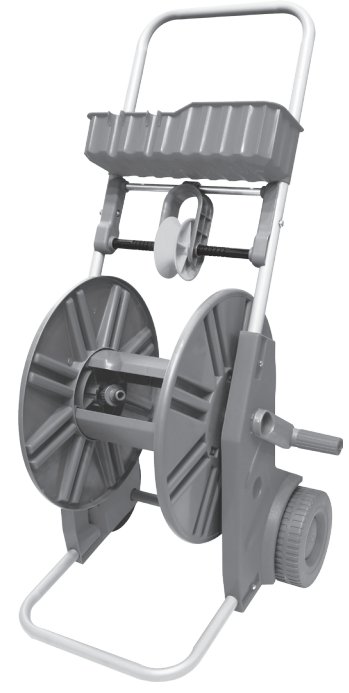

PARTS LIST

Right reel stand		X1	U-shaped metal handle		X1
Left reel stand		X1	U-shaped metal tube		X1
Reel		X2	Metal wheel cross bar		X1
Hose guide		X1	Reel cross bar		X2
Wheel		X2	Storage shelf		X1
Wheel cover		X2	Crank handle		X1
			Female adaptor		X2
			Elbow		X1
			Screw-hose guide		X2
			Screw-reel stand		X4

990051

ASSEMBLY INSTRUCTIONS

AQUACRAFT	AquaCraft Industry Co., Ltd. www.aquacraft-garden.com
990051	
Made in Taiwan	4 713273 502862
	

STEP 1

STEP 2

STEP 3

STEP 4

STEP 5