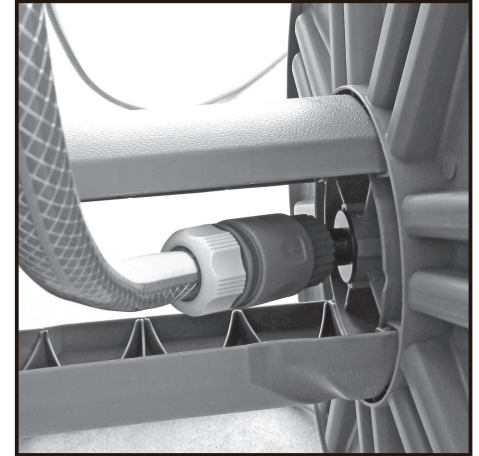

PRODUCT INSTRUCTION MANUAL

Step 4