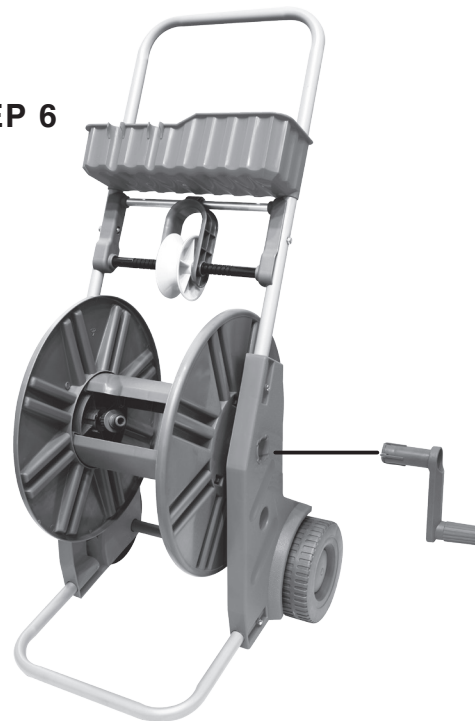

STEP 7

STEP 6