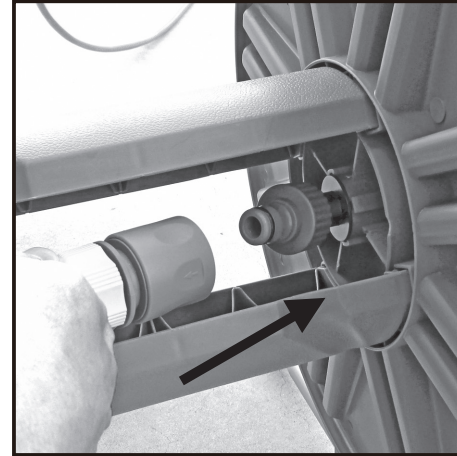

PRODUCT INSTRUCTION MANUAL

Step 3