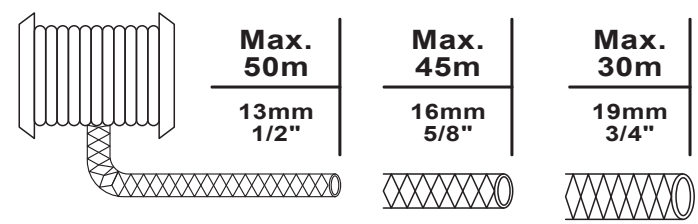

PARTS LIST

Right reel stand		X1	U-shaped metal handle		X1
Left reel stand		X1	U-shaped metal tube		X1
Reel		X2	Metal wheel cross bar		X1
Hose guide		X1	Reel cross bar		X2
Wheel		X2	Storage shelf		X1
Wheel cover		X2	Crank handle		X1
			Female adaptor		X2
			Elbow		X1
			Screw-hose guide		X2
			Screw-reel stand		X4

990051

ASSEMBLY INSTRUCTIONS

AQUACRAFT	AquaCraft Industry Co., Ltd. www.aquacraft-garden.com
990051	
Made in Taiwan	4 713273 502862
	

STEP 1

STEP 2

STEP 3

STEP 4

STEP 5