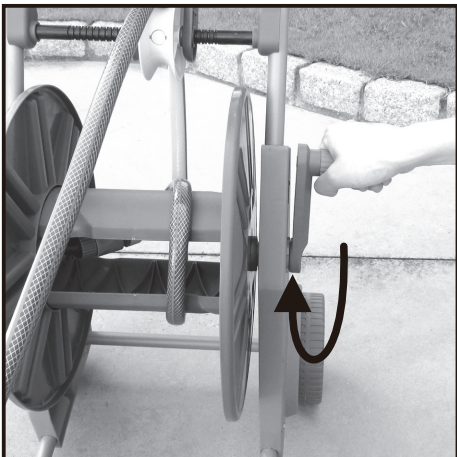

PRODUCT INSTRUCTION MANUAL

Step 5