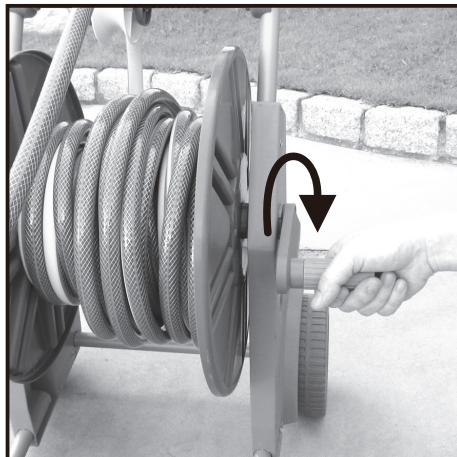

PRODUCT INSTRUCTION MANUAL

Step 6