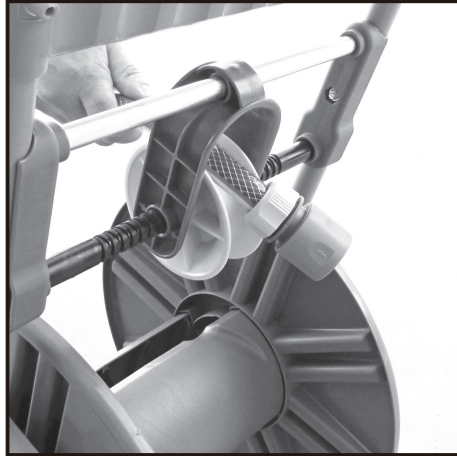

PRODUCT INSTRUCTION MANUAL

Step 2