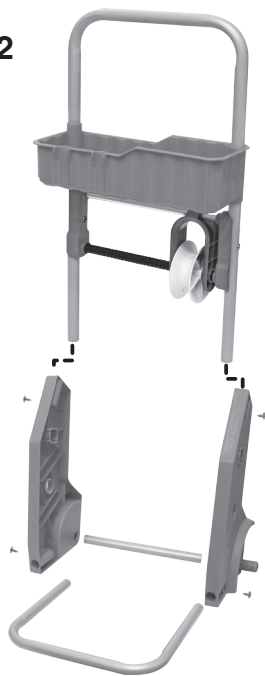

PARTS LIST

Right reel stand		X1	U-shaped metal handle		X1
Left reel stand		X1	U-shaped metal tube		X1
Reel		X2	Metal wheel cross bar		X1
Hose guide		X1	Reel cross bar		X2
Wheel		X2	Storage shelf		X1
Wheel cover		X2	Crank handle		X1
			Female adaptor		X2
			Elbow		X1
			Screw-hose guide		X2
			Screw-reel stand		X4

990051

ASSEMBLY INSTRUCTIONS

AQUACRAFT	AquaCraft Industry Co., Ltd. www.aquacraft-garden.com
990051	
Made in Taiwan	4 713273 502862
	

STEP 1

STEP 2

STEP 3

STEP 4

STEP 5