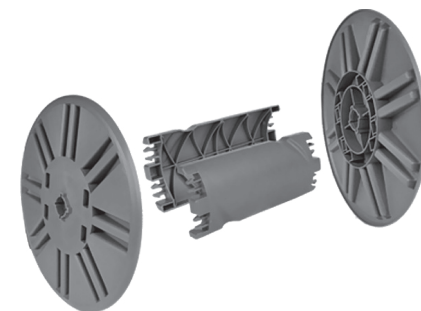

PARTS LIST

Right reel stand		X1	U-shaped metal handle		X1
Left reel stand		X1	U-shaped metal tube		X1
Reel		X2	Metal wheel cross bar		X1
Hose guide		X1	Reel cross bar		X2
Wheel		X2	Storage shelf		X1
Wheel cover		X2	Crank handle		X1
			Female adaptor		X2
			Elbow		X1
			Screw-hose guide		X2
			Screw-reel stand		X4

990051

ASSEMBLY INSTRUCTIONS

AQUACRAFT	AquaCraft Industry Co., Ltd. www.aquacraft-garden.com
990051	
Made in Taiwan	4 713273 502862
	

STEP 1

STEP 2

STEP 3

STEP 4

STEP 5