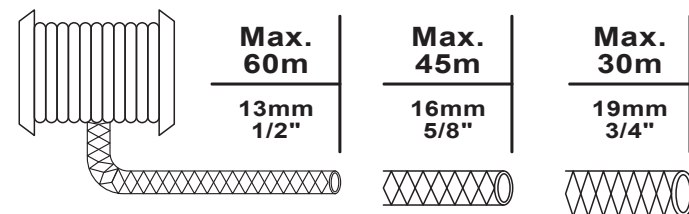

PARTS LIST

Right reel stand		X1	Handle		X1
Left reel stand		X1	Metal stand-shorter one		X1
Reel		X2	Metal wheel stand		X1
Reel cross bar		X2	Handle shaft holder		X2
Wheel		X2	Handle shaft clip		X2
Wheel cover		X2	Crank handle		X1
			Female adaptor		X2
			Elbow hose connector set		X1
			Reel drum screw		X8

990010

ASSEMBLY INSTRUCTIONS

AQUACRAFT	AquaCraft Industry Co., Ltd.
	www.aquacraft-garden.com
990010	
Made in Taiwan	4 713273 502855
	

STEP 1

STEP 2

STEP 3

STEP 4

STEP 5