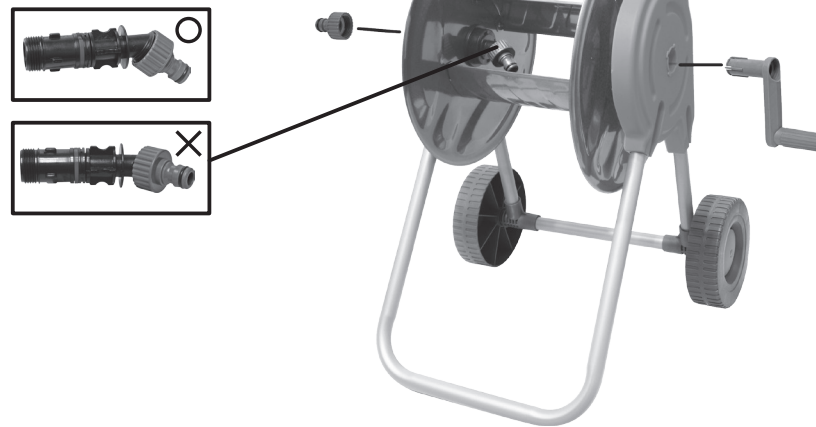

PARTS LIST

Right reel stand		X1	Handle		X1
Left reel stand		X1	Metal stand-shorter one		X1
Reel		X2	Metal wheel stand		X1
Reel cross bar		X2	Handle shaft holder		X2
Wheel		X2	Handle shaft clip		X2
Wheel cover		X2	Crank handle		X1
			Female adaptor		X2
			Elbow hose connector set		X1
			Reel drum screw		X8

990010

ASSEMBLY INSTRUCTIONS

AQUACRAFT	AquaCraft Industry Co., Ltd.
	www.aquacraft-garden.com
990010	
Made in Taiwan	4 713273 502855
	

STEP 1

STEP 2

STEP 3

STEP 4

STEP 5